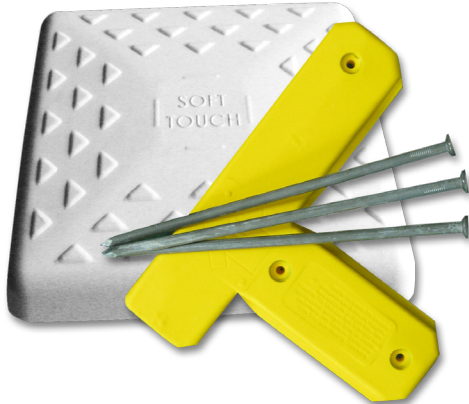

Soft Touch® Bases

At A Glance

A Series - Premium Bases

For full season installation

- The ultimate in safety, installation and maintenance
- Full-season mounting system
- Patented 7" Box In-Ground Mount
- Exclusive Progressive Release Design

C Series - Convertible Bases

For use with existing mounts

- Use the safest bases with older 1" stake or 1-1/2" sleeve mounting systems
- Great for adapting to different mounting systems at multiple facilities
- Exclusive Progressive Release Design

S Series - Spike Down Bases

For game time installation

- Use the safest bases anywhere with this exclusive spike down mounting system
- Easy game-time installation and easy removal
- Perfect for facilities without permanent mounting systems
- Exclusive Progressive Release Design

IN Series - Indoor Bases

For indoor practice

- Practice all year round with this unique indoor design
- Suction cup mounting system applies to any smooth practice surface
- Exclusive Progressive Release Design