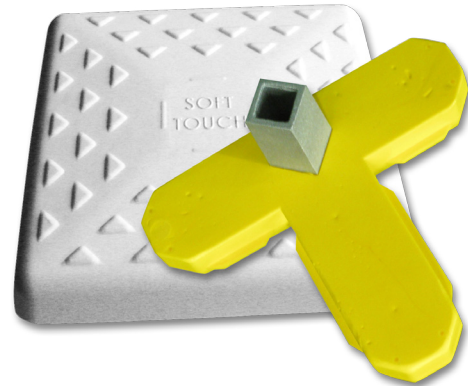

Soft Touch® Bases

At A Glance

A Series - Premium Bases

For full season installation

- The ultimate in safety, installation and maintenance
- Full-season mounting system
- Patented 7" Box In-Ground Mount
- Exclusive Progressive Release Design

C Series - Convertible Bases

For use with existing mounts

- Use the safest bases with older 1" stake or 1-1/2" sleeve mounting systems
- Great for adapting to different mounting systems at multiple facilities
- Exclusive Progressive Release Design

S Series - Spike Down Bases

For game time installation

- Use the safest bases anywhere with this exclusive spike down mounting system
- Easy game-time installation and easy removal
- Perfect for facilities without permanent mounting systems
- Exclusive Progressive Release Design

IN Series - Indoor Bases

For indoor practice

- Practice all year round with this unique indoor design
- Suction cup mounting system applies to any smooth practice surface
- Exclusive Progressive Release Design