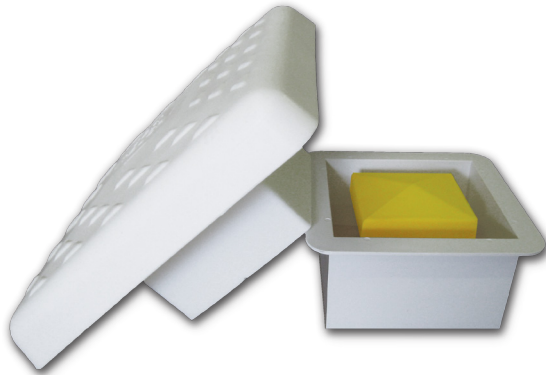

Soft Touch® Bases

At A Glance

A Series - Premium Bases

For full season installation

- The ultimate in safety, installation and maintenance
- Full-season mounting system
- Patented 7" Box In-Ground Mount
- Exclusive Progressive Release Design

C Series - Convertible Bases

For use with existing mounts

- Use the safest bases with older 1" stake or 1-1/2" sleeve mounting systems
- Great for adapting to different mounting systems at multiple facilities
- Exclusive Progressive Release Design

S Series - Spike Down Bases

For game time installation

- Use the safest bases anywhere with this exclusive spike down mounting system
- Easy game-time installation and easy removal
- Perfect for facilities without permanent mounting systems
- Exclusive Progressive Release Design

IN Series - Indoor Bases

For indoor practice

- Practice all year round with this unique indoor design
- Suction cup mounting system applies to any smooth practice surface
- Exclusive Progressive Release Design