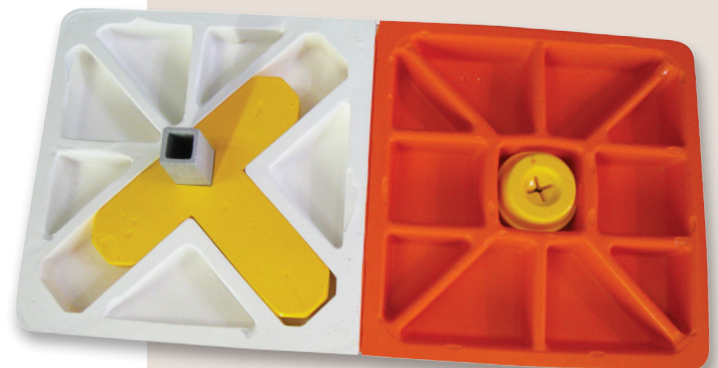

Soft Touch® Bases

Progressive Release

C Series Convertible Bases

Soft Touch "Progressive Release" bases are molded from durable cut resistant polyurethane. Made in the USA, all of our bases are designed to flex and absorb energy as a player slides into the base. In the case of uncontrolled slides, the "Progressive Release" action allows the base to flex until enough force is applied to "pop" the base free from the mount, unlike any stationary base. Proven over 15 years of play, "Progressive Release" bases out-perform standard bases. Soft Touch bases are fully warranted against failure due to defective materials for one full year.

Product Information

Already have a mounting system in place? No problem! Soft Touch Convertible bases are created specifically for you. This system allows you to use our state-of-the-art bases with an existing 1" stake or a 1 1/2" sleeve mounting system. Soft Touch Convertible bases are ideal for fields with existing mounts or using Soft Touch bases at multiple field complexes. As with all Soft Touch bases, the "Progressive Release" design provides the ultimate in safety.

15" bases with convertible tee
Soft Touch Order#: C15

Convertible double
first base, convertible tee,
spike down disk and spike
Soft Touch Order #: C15DBL

With the Soft Touch® double first base, both fielder and runner have their own base, to reduce the chance of collision.

Soft Touch® bases convertible in-ground metal anchor system
convertible tee fits 1" ground stake or 1 1/2" ground sleeve

ORDER #	DESCRIPTION	IMAGES
C1500	3 - 15" bases 3 - convertible tees	
C15DBL**	1 - 15" convertible double first base 1 - convertible tee 1 - spike down disk 1 - 12" spike	
C15DBL-SET**	1 - 15" convertible double first base 2 - 15" bases 3 - convertible tees 1 - spike down disk 1 - 12" spike	
C1400	3 - 14" youth bases 3 - convertible tees	
C14DBL-SET**	1 - 15" convertible double first base 2 - 14" youth bases 3 - convertible tees 1 - spike down disk 1 - 12" spike	