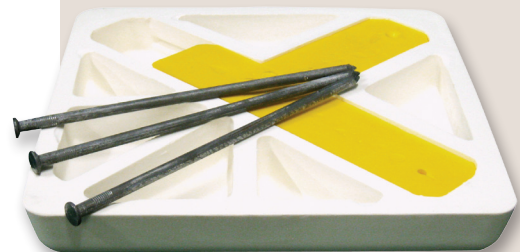

Soft Touch® Bases

Progressive Release

S Series Spike Down Bases

Soft Touch "Progressive Release" bases are molded from durable cut resistant polyurethane. Made in the USA, all of our bases are designed to flex and absorb energy as a player slides into the base. In the case of uncontrolled slides, the "Progressive Release" action allows the base to flex until enough force is applied to "pop" the base free from the mount, unlike any stationary base. Proven over 15 years of play, "Progressive Release" bases out-perform standard bases. Soft Touch bases are fully warranted against failure due to defective materials for one full year.

Product Information

No mounting system? Not a problem! Soft Touch Spike Down bases are specifically created for teams, leagues and facilities that do not have a mounting system in place. With the unique spike down feature, game-time installation and removal is a breeze. These bases are also ideal for practice or an impromptu game in any grassy area. The exclusive "Progressive Release" technology provides unmatched safety for players.

15" Base with spike down tee and spikes
Soft Touch Order #: S15

15" double first base, mounting tee, spike down disk and spikes
Soft Touch Order #: S15DBL

With the Soft Touch® Double First Base, both fielder and runner have their own base, to reduce the chance of collision.

**Note: Double first bases are not release style bases due to dual anchor system and only come in standard 15" size bases

Replacement Parts Soft Touch® Base Spike Down Parts

ORDER #	DESCRIPTION	IMAGES
S15	1 - 15" base 1 - mounting tee 3 - 12" spikes	
S15L	1 - 15" base	
S14	1 - 14" youth base 1 - mounting tee 3 - 12" spikes	
S14L	1 - 14" youth base	
S1415M	1 - mounting tee 3 - 12" spikes	