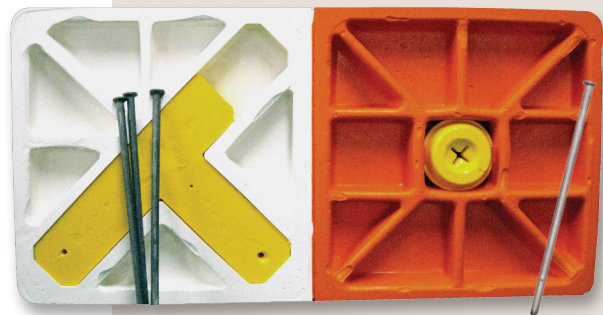

Soft Touch® Bases

Progressive Release

S Series Spike Down Bases

Soft Touch "Progressive Release" bases are molded from durable cut resistant polyurethane. Made in the USA, all of our bases are designed to flex and absorb energy as a player slides into the base. In the case of uncontrolled slides, the "Progressive Release" action allows the base to flex until enough force is applied to "pop" the base free from the mount, unlike any stationary base. Proven over 15 years of play, "Progressive Release" bases out-perform standard bases. Soft Touch bases are fully warranted against failure due to defective materials for one full year.

Product Information

No mounting system? Not a problem! Soft Touch Spike Down bases are specifically created for teams, leagues and facilities that do not have a mounting system in place. With the unique spike down feature, game-time installation and removal is a breeze. These bases are also ideal for practice or an impromptu game in any grassy area. The exclusive "Progressive Release" technology provides unmatched safety for players.

15" Base with spike down tee and spikes
Soft Touch Order #: S15

15" double first base, mounting tee, spike down disk and spikes
Soft Touch Order #: S15DBL

With the Soft Touch® Double First Base, both fielder and runner have their own base, to reduce the chance of collision.

**Note: Double first bases are not release style bases due to dual anchor system and only come in standard 15" size bases

Replacement Parts Soft Touch® Base Spike Down Parts

ORDER #	DESCRIPTION	IMAGES
S15	1 - 15" base 1 - mounting tee 3 - 12" spikes	
S15L	1 - 15" base	
S14	1 - 14" youth base 1 - mounting tee 3 - 12" spikes	
S14L	1 - 14" youth base	
S1415M	1 - mounting tee 3 - 12" spikes	